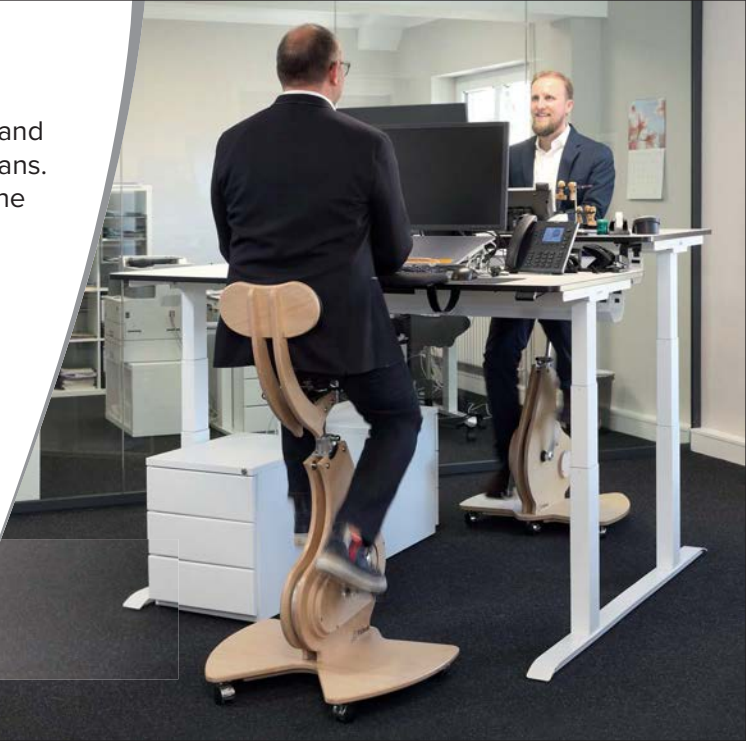

FitSeat & FittDesk

... always one step ahead

FitSeat & FittDesk

Successful companies humanize their clerical work with FitSeat and FittDesk by fitting their office settings to the basic needs of humans. Improved health, higher efficiency and better performance are the results.

Changing work postures while sitting, standing and pedaling stimulate creativity and boost physical as well as mental agility. High quality and ease of handling provide for an sustainable return-on-investment.

Your benefits:

- Improvement of productivity through better fitness
- Highly motivated employees
- Sustainable return-on-investment

FitSeat

The award winning FitSeat saves time and promotes health. The comfortable fusion of a stationary bike and an office chair transforms passive sitting time into active movement time. Focused and goal oriented working arises through the gain of physical activity.

Electrical sit-stand counter framework

FittDesk upgrades existing office equipment ergonomically. It is very stable as well as adjustable in width and height. FittDesk convinces through high quality workmanship as well as its elegant and sophisticated design.